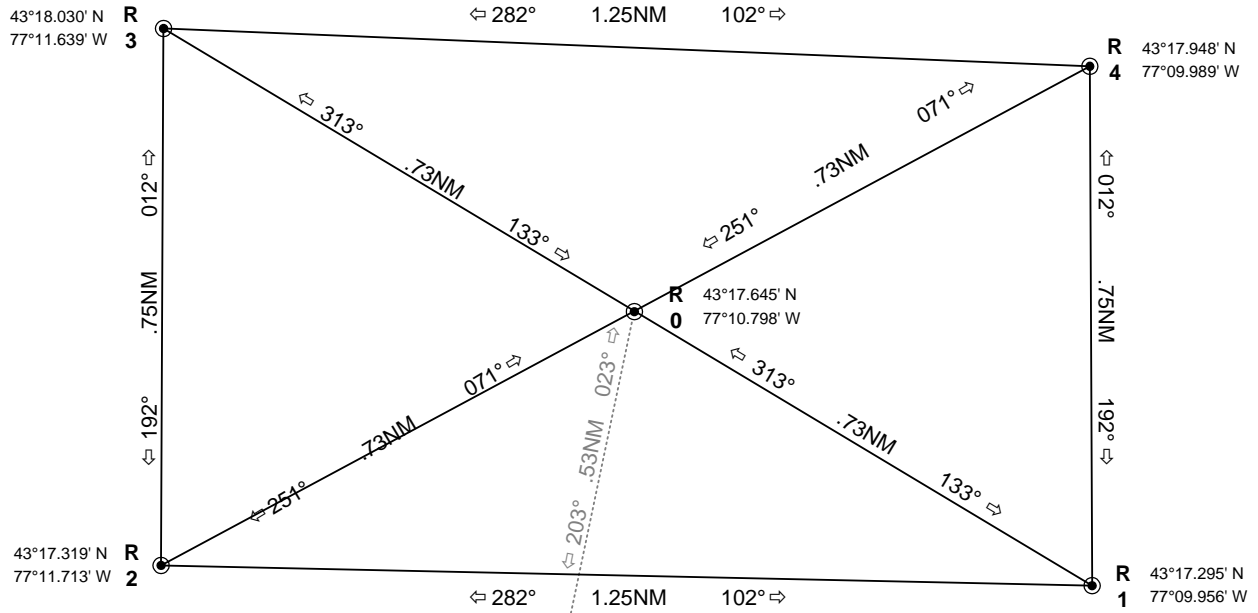

PYC Race Course

43°17.160' N
77°10.169' W
2003 location ● **Mid-Channel Bouy**

Note: All Bearings are Magnetic & Distances in Nautical Miles